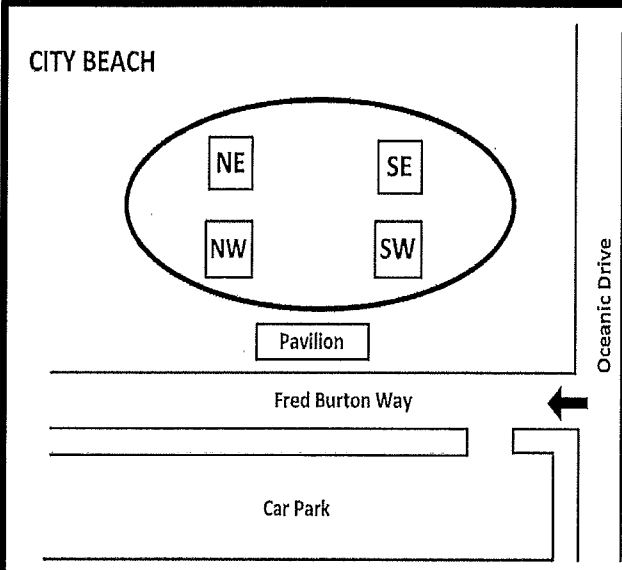

Wembley Tee-Ball Association

Diamond Locations

Game Times

Under 9's – 8.30 am

Under 11's – 10.15 am

Remember: Glove and Water Bottle