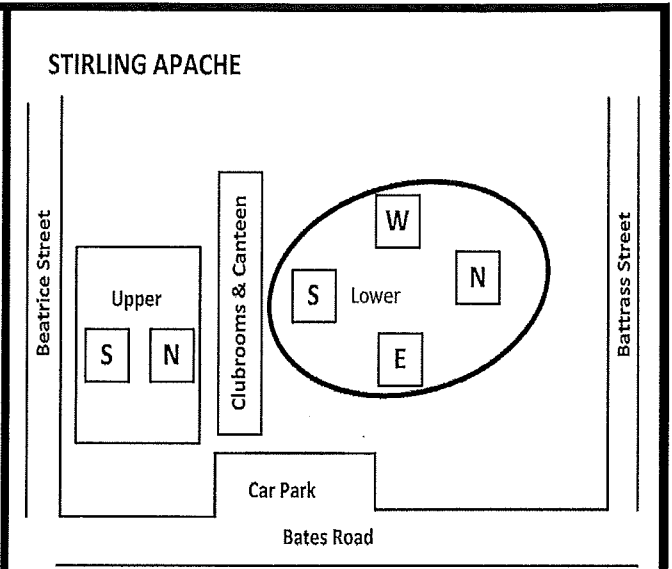

Wembley Tee-Ball Association

Diamond Locations

Game Times

Under 9's – 8.30 am

Under 11's – 10.15 am

Remember: Glove and Water Bottle