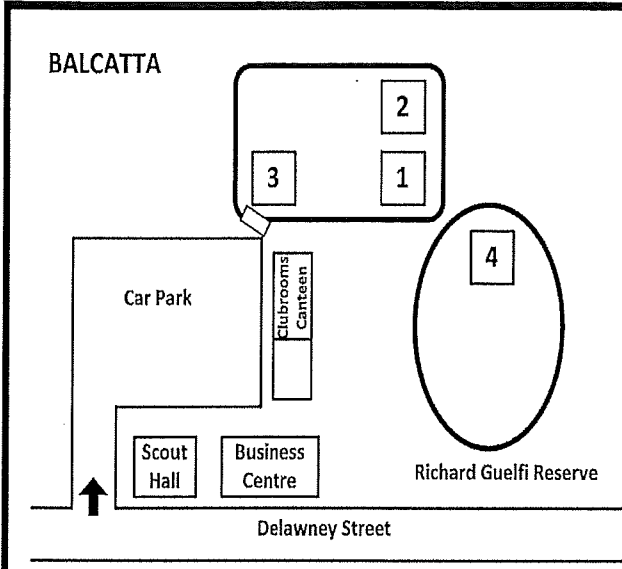

Wembley Tee-Ball Association

Diamond Locations

Game Times

Under 9's – 8.30 am

Under 11's – 10.15 am

Remember: Glove and Water Bottle