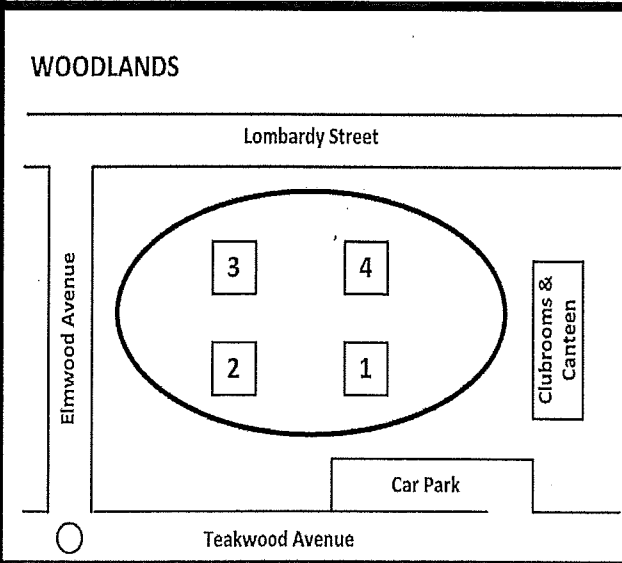

Wembley Tee-Ball Association

Diamond Locations

Game Times

Under 9's – 8.30 am

Under 11's – 10.15 am

Remember: Glove and Water Bottle