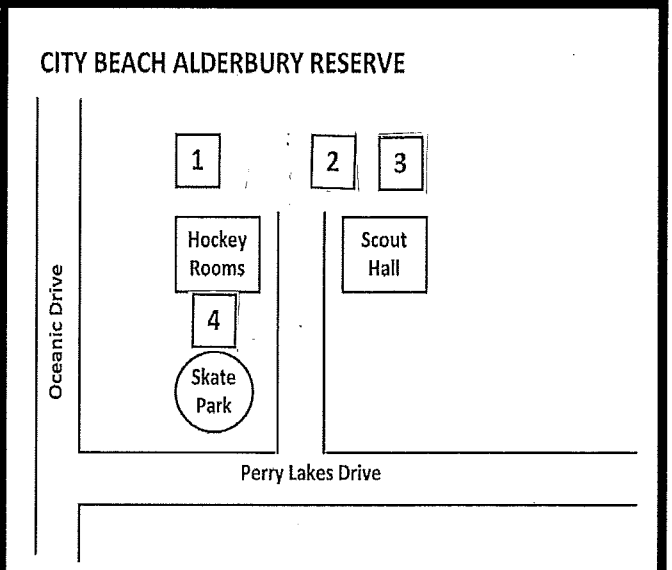

Wembley Tee-Ball Association

Diamond Locations

Game Times

Under 9's – 8.30 am

Under 11's – 10.15 am

Remember: Glove and Water Bottle